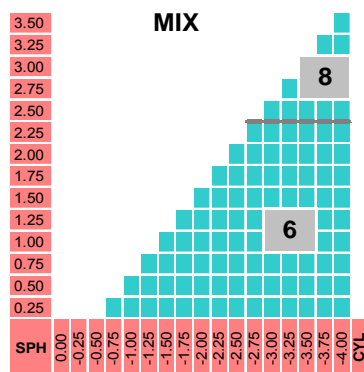

## Specification

Material	CR39	Addition (dpt)	0.75~3.50
Refractive Index	1.498	Base curve	6/8BC
Gravity	1.32	Max Diameters (mm)	80
Abbe Value	58	Fitting Height (mm)	16/18/20/22
UV cut off (mm)	350	Available Corridor length (mm)	7/9/11/13
Color	Clear	ID Mark	DXC

## Lens Features

- Individually customized & Optimized design
- Dynamic Vision Optimization for clear panoramic vision
- Rx compensation with wearer's parameters
- Slim down edge for thin & light weight
- Fitting cross at 4mm above PRP
- Remote edging service for most of Sports Sunglasses

## Power Chart

79R

Lenticular

Decentration = 10mm

Addition = +2.00

Index = 1.530

\* When your prescription is over of range, please contact us directly.

## Lens Marking Layout