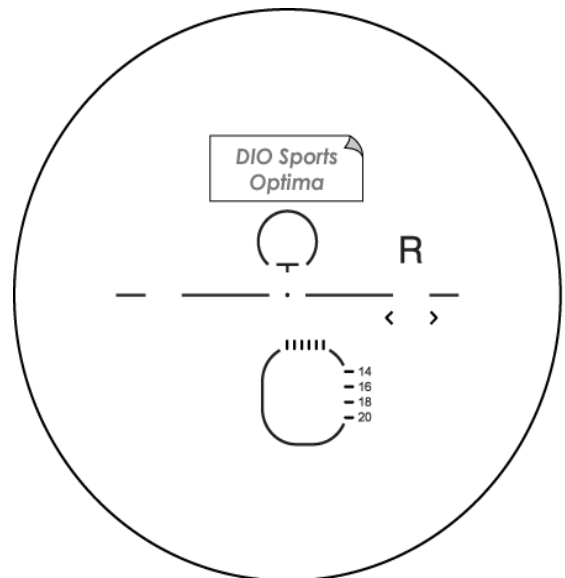

## Specification

Material	CR39	Addition (dpt)	0.75~3.50
Refractive Index	1.498	Base curve	6/8BC
Gravity	1.32	Max Diameters (mm)	80
Abbe Value	58	Fitting Height (mm)	16/18/20/22
UV cut off (mm)	350	Available Corridor length (mm)	7/9/11/13
Color	Clear	ID Mark	DXC

## Lens Features

- Individually customized & Optimized design
- Dynamic Vision Optimization for clear panoramic vision
- Rx compensation with wearer's parameters
- Slim down edge for thin & light weight
- Fitting cross at 4mm above PRP
- Remote edging service for most of Sports Sunglasses

## Power Chart

79R

Lenticular

Decentration = 10mm

Addition = +2.00

Index = 1.530

\* When your prescription is over of range, please contact us directly.

## Lens Marking Layout