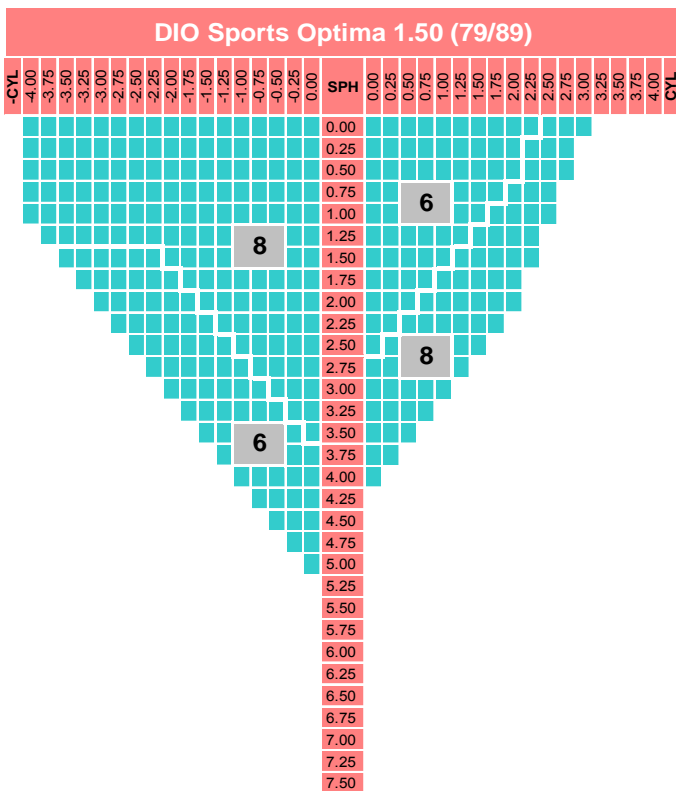

# DIO Sports Optima 1.50

## Specification

Material	CR39	Addition (dpt)	0.75~3.50
Refractive Index	1.498	Base curve	6/8BC
Gravity	1.32	Max Diameters (mm)	80
Abbe Value	58	Fitting Height (mm)	16/18/20/22
UV cut off (mm)	350	Available Corridor length (mm)	7/9/11/13
Color	Clear	ID Mark	DXC

## Power Chart

79R

Lenticular

Decentration = 10mm

Addition = +2.00

Index = 1.530

\* When your prescription is over of range, please contact us directly.

## Lens Marking Layout